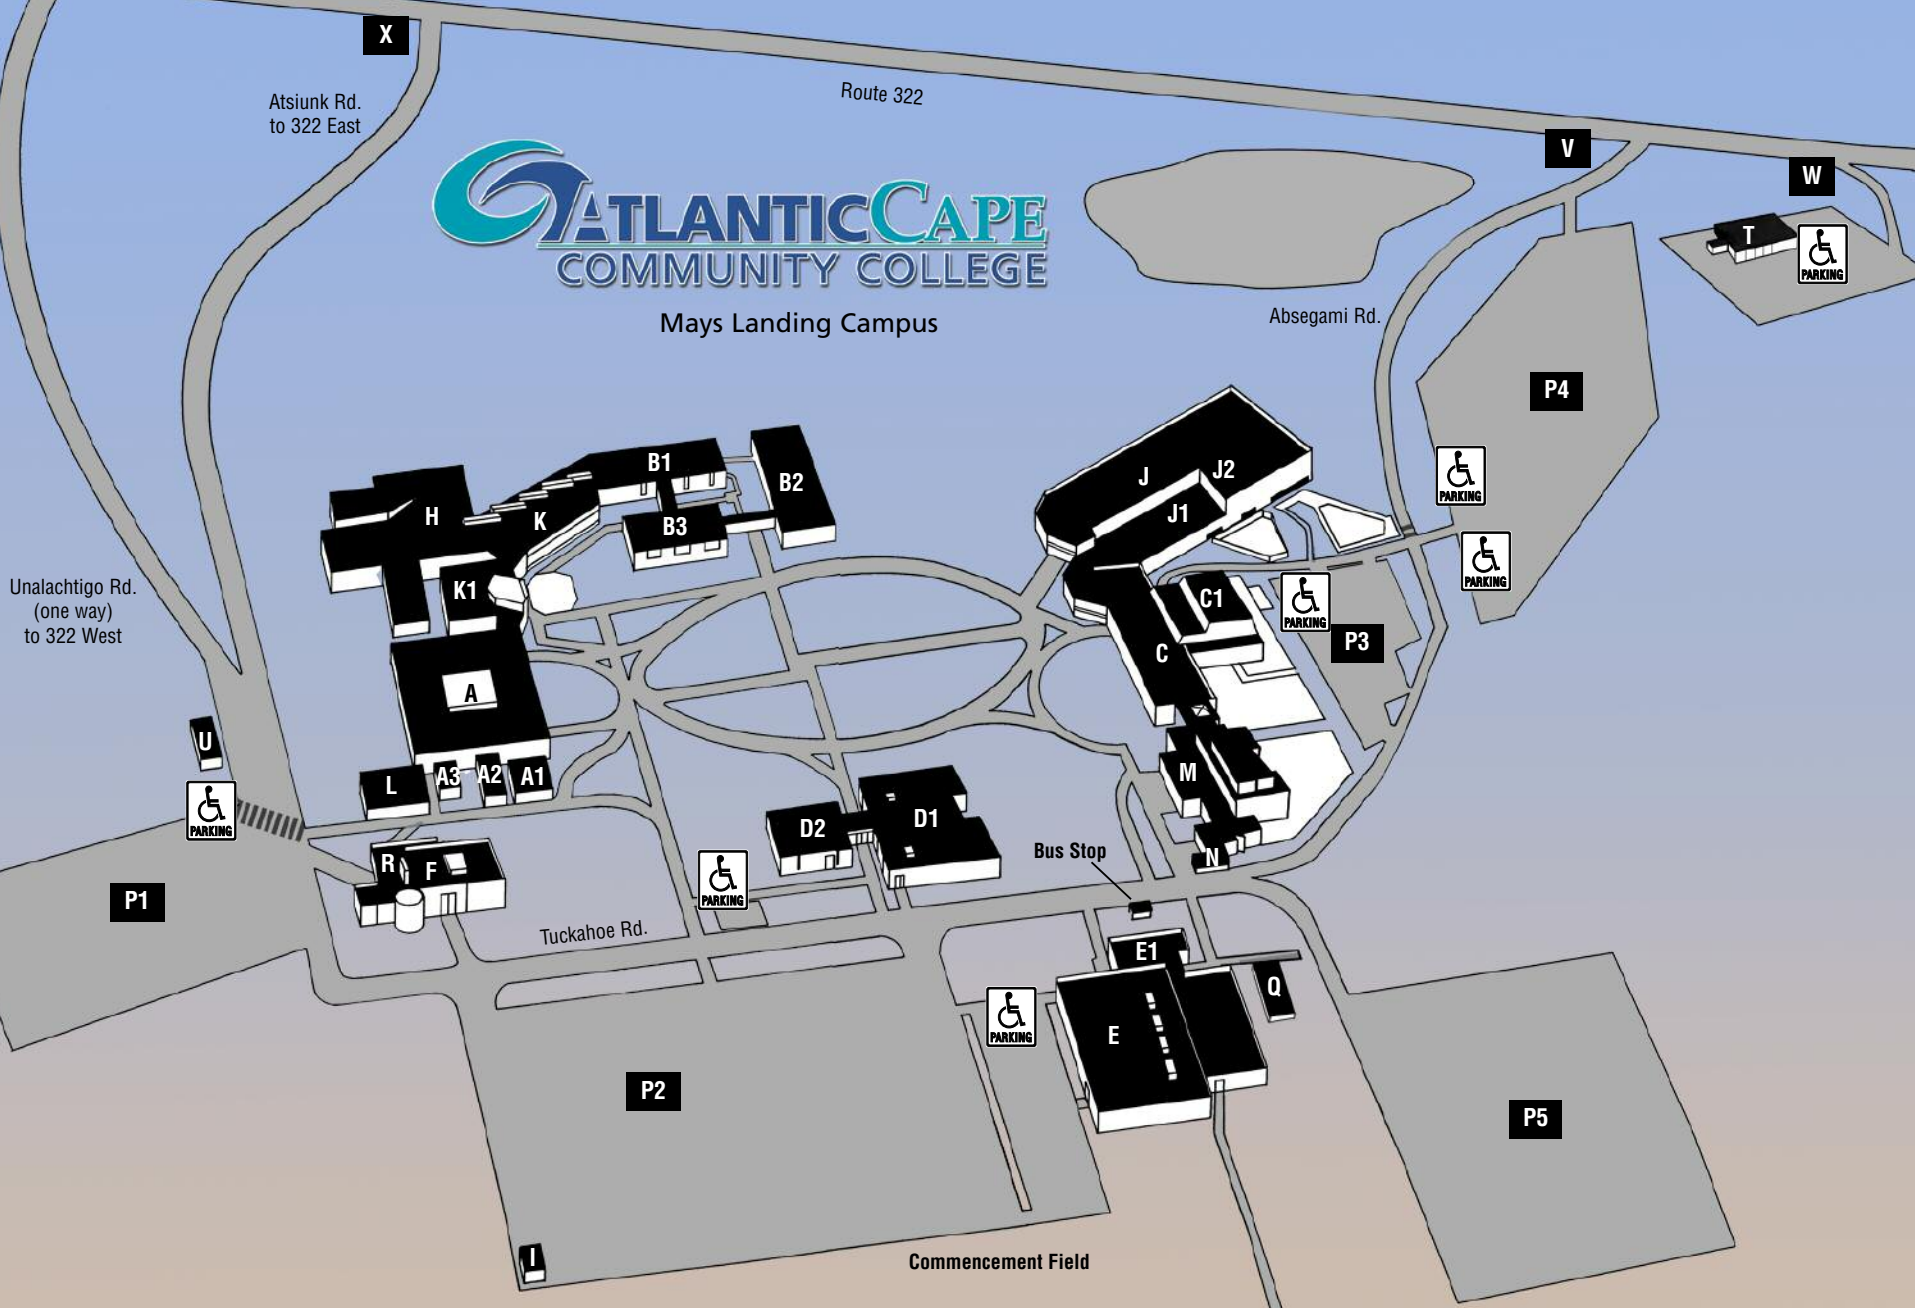

ATLANTIC CAPE COMMUNITY COLLEGE

Mays Landing Campus

Atsiunk Rd.
to 322 East

Route 322

Absegami Rd.

Unalachtigo Rd.
(one way)
to 322 West

Tuckahoe Rd.

Bus Stop

Commencement Field